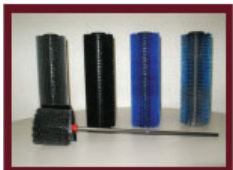

Four brush options for various hard and soft surface cleaning

Operator Friendly

All inclusive with easy to understand controls with a compact design and great maneuverability allows anyone to use the Port A Scrub with minimal training.

Quick and Efficient Multi-Purpose Machine

A 12-inch cleaning path helps the Port A Scrub to fit into tight or congested areas. Due to its compact design, this machine can be operated under shelves, tables and chairs, in places where other machines cannot reach.

The Port A Scrub puts the water and chemical down, scrubs with two counter rotating cylindrical brushes and picks up the dirty water, leaving the floor virtually dry. Running at a low noise level of 66 db (A), operation is possible in noise sensitive areas.

Specifications	
Length	15"
Width	17"
Height	44"
Net Weight	49 lbs.
Solution /Recovery Tank	1 gallon
Tank Construction	Polyethylene
Brush Type	Cylindrical
Number of brushes	2
Brush Width	12"
Brush Speed	400 RPM
Cleaning Path	12"
Sound Level	66 db (A)
Brush Motor	.4 hp 300 watt
Power Cord	40' 18 gauge 3 wire

Minuteman International
14N845 US Route 20
Hampshire, IL 60140
www.minutemanintl.com
1-800-323-9420