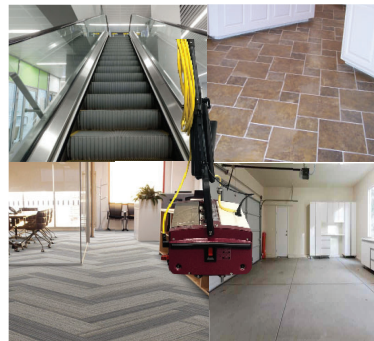

Minuteman[®]
More Than Just Clean

Port a Scrub 12 Walk Behind Floor Scrubber

- 12" Cleaning Path
- Counter-rotating cylindrical brushes allow forward and reverse operation
- Brushes require no tools to change or remove
- Compact design allows operation in small spaces

The Port a Scrub is a compact and versatile cleaning machine which excels on any type of hard floor

Minuteman®

More Than Just Clean

Brushes require no tools to change or remove.

Counter-rotating cylindrical brushes allow the Port A Scrub 12 to glide back and forth in forward or reverse operation.

Four brush options for various hard and soft surface cleaning

Operator Friendly

All inclusive with easy to understand controls with a compact design and great maneuverability allows anyone to use the Port A Scrub with minimal training.

Quick and Efficient Multi-Purpose Machine

A 12-inch cleaning path helps the Port A Scrub to fit into tight or congested areas. Due to its compact design, this machine can be operated under shelves, tables and chairs, in places where other machines cannot reach.