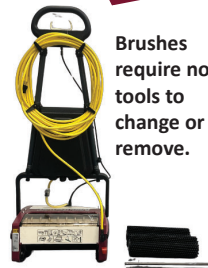

Minuteman[®]
More Than Just Clean

Port a Scrub 12 Walk Behind Floor Scrubber

- 12" Cleaning Path
- Counter-rotating cylindrical brushes allow forward and reverse operation
- Brushes require no tools to change or remove
- Compact design allows operation in small spaces

The Port a Scrub is a compact and versatile cleaning machine which excels on any type of hard floor

Minuteman®

More Than Just Clean

Brushes require no tools to change or remove.

Counter-rotating cylindrical brushes allow the Port A Scrub 12 to glide back and forth in forward or reverse operation.

Four brush options for various hard and soft surface cleaning

Operator Friendly

All inclusive with easy to understand controls with a compact design and great maneuverability allows anyone to use the Port A Scrub with minimal training.