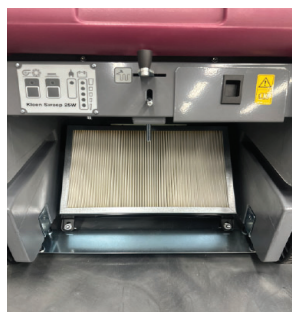

## Kleen Sweep 25W Commercial Vacuum Sweeper

- Large 25" Sweeping Path, Perfect on Carpeting and Hard Floors
- Hopper Capacity of 1.06 Cubic Feet
- Ergonomically Designed with an Adjustable Handle for Operator Comfort
- Easy Serviceability with Open Access to Components
- Highly Efficient Filtration (99.97% @ 3 Microns)

Kleen Sweep 25W offers a compact design with a large unit result. Removes dirt quickly without leaving dust behind

**Minuteman**<sup>®</sup>

*More Than Just Clean*

The hood, fame and recovery hopper are made of non-corrosive, non-denting rotational molded housing with an unconditional 10 year warranty.

Polyester pleated panel filter that allows dustless sweeping operation. No tools required service and removal.

Easy operation with a primary on and off switch, a side broom on and off switch, and a battery indicator light. To the right, a compartment which houses the battery recharge receptacle.