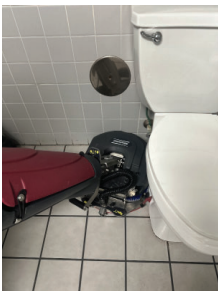

Slate / Porcelain

Marble

Quarry Tile

Wood

Rubber Tile

Terrazzo

Specifications

Lithium Ion Battery	36 volts
Run time	1 hour
Scrub width	16"
Squeegee Width	17.7"
Pad / brush Pressure	48.5 lbs.
Brush Speed	210 rpm
Productivity	5,400 sq ft per hour
Solution Tank	.8 gallons
Recovery Tank	1.3 gallons
Vacuum Motor	36 volt / .40 hp
Noise Level	66 db(A)

APPLICATIONS

Ultra maneuverable handling allowing a 360° effortless rotation. This very efficient design and 16' scrub path cleans 5,400 square feet per hour. The 36 volt battery produces 1 hour of continuous run time.

A true hybrid product between the mop and the scrubber, its extreme maneuverability eliminates unsightly dirty build up in hard to clean places.

Compact but robust and reliable, guarantees many years of service. Its chassis is made of high-density stainless steal designed for Cleaning Professionals.