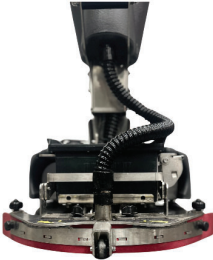

Minuteman[®]
More Than Just Clean

EZ Mop 360 Micro Floor Scrubber

- 16" Scrub Path
- Extremely Maneuverable 360° Robust Swiveling Handle
- Cleans 5,400 Square Feet Per Hour
- Eliminates Build Up in Hard to Reach Places

More Than Just Clean

The EZ Mop walk behind floor scrubber with ultra maneuverable handling allowing a 360°effortless rotation

No strain foot pedal allows squeegee engagement for Efficient scrubbing. Linatex squeegee blades standard.

A foot release in the front, releases the handle allowing 360 degree range of motion.

Two 8" nylon brushes come standard. Three optional grit brushes and pad holders available

All floor types can be cleaned effectively with 4 brush options or pad driver and pad color selection

A true hybrid product between the mop and the scrubber, its extreme maneuverability eliminates unsightly dirty build up in hard to clean places.

Compact but robust and reliable, guarantees many years of service. Its chassis is made of high-density stainless steal designed for Cleaning Professionals.